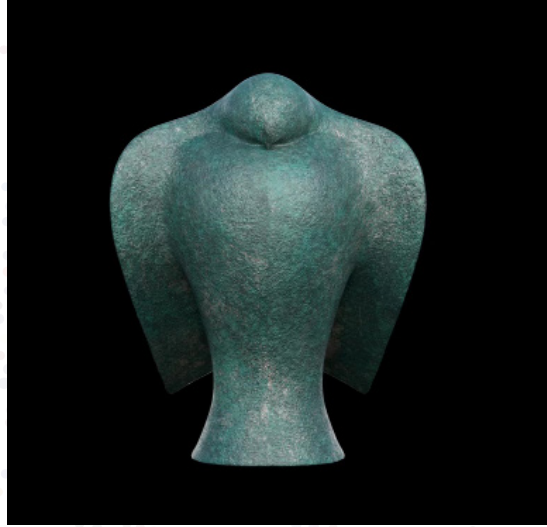

Lin Kang

康林

Lin Kang, Postgraduate Student, Department of Sculpture, Graduate School of Fine Arts, Beijing Institute of Fashion Technology, Member of Hebei Youth Artists Association.

康林，北京服装学院研究生院美术学院雕塑系，硕士研究生，河北青年美术家协会会员。

Sacred Bird 
神鸟