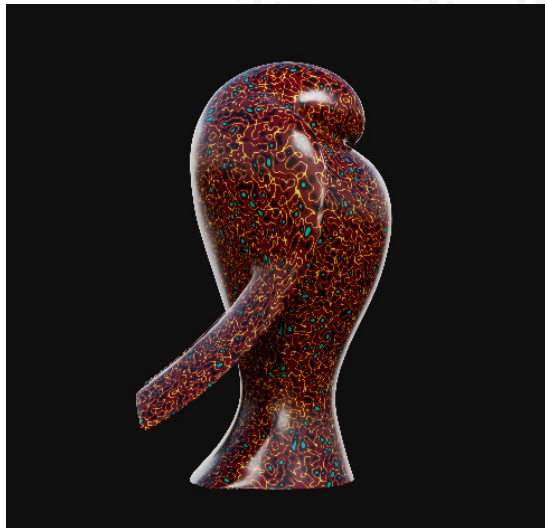

Lin Kang

康林

Lin Kang, Postgraduate Student, Department of Sculpture, Graduate School of Fine Arts, Beijing Institute of Fashion Technology, Member of Hebei Youth Artists Association.

康林，北京服装学院研究生院美术学院雕塑系，硕士研究生，河北青年美术家协会会员。

Sacred Bird 
神鸟